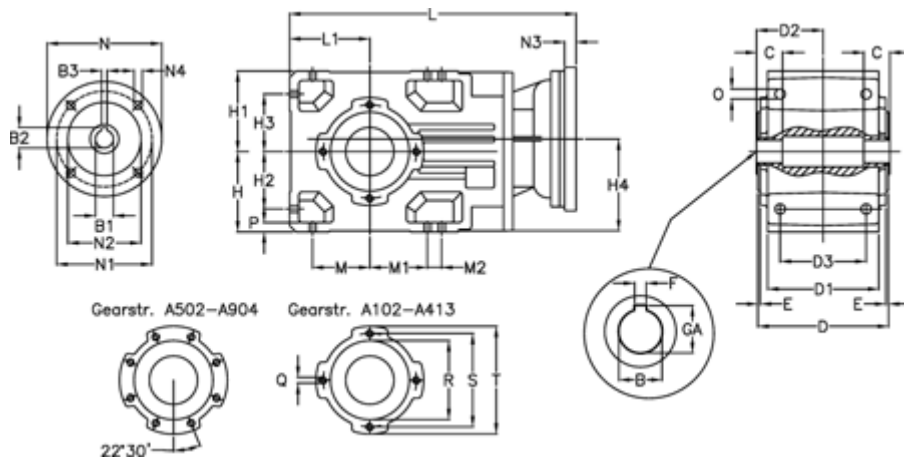

Article number: 29600101394225
 Description: Bevel helical gearbox
 A102UH30-13,9-P71B5

Measures

B = 30	D3 = 75	H3 = 50.0	N1 = 130	S = 100
B1 = 14	Description = A102UH30-xx-P71 B5	H4 = 83.0	N2 = 110	T = 120
B2 = 16.3	E = 3.0	L = 282.5	N3 = 0	
B3 = 5	F = 8	L1 = 70	N4 = M8x16	
C = 18	GA = 33.3	M = 50.0	O = 9.5	
D = 117	H = 70	M1 = 50.0	P = 9	
D1 = 95	H1 = 70	M2 = 0	Q = M8x12	
D2 = 60.0	H2 = 50.0	N = 160	R = 80	